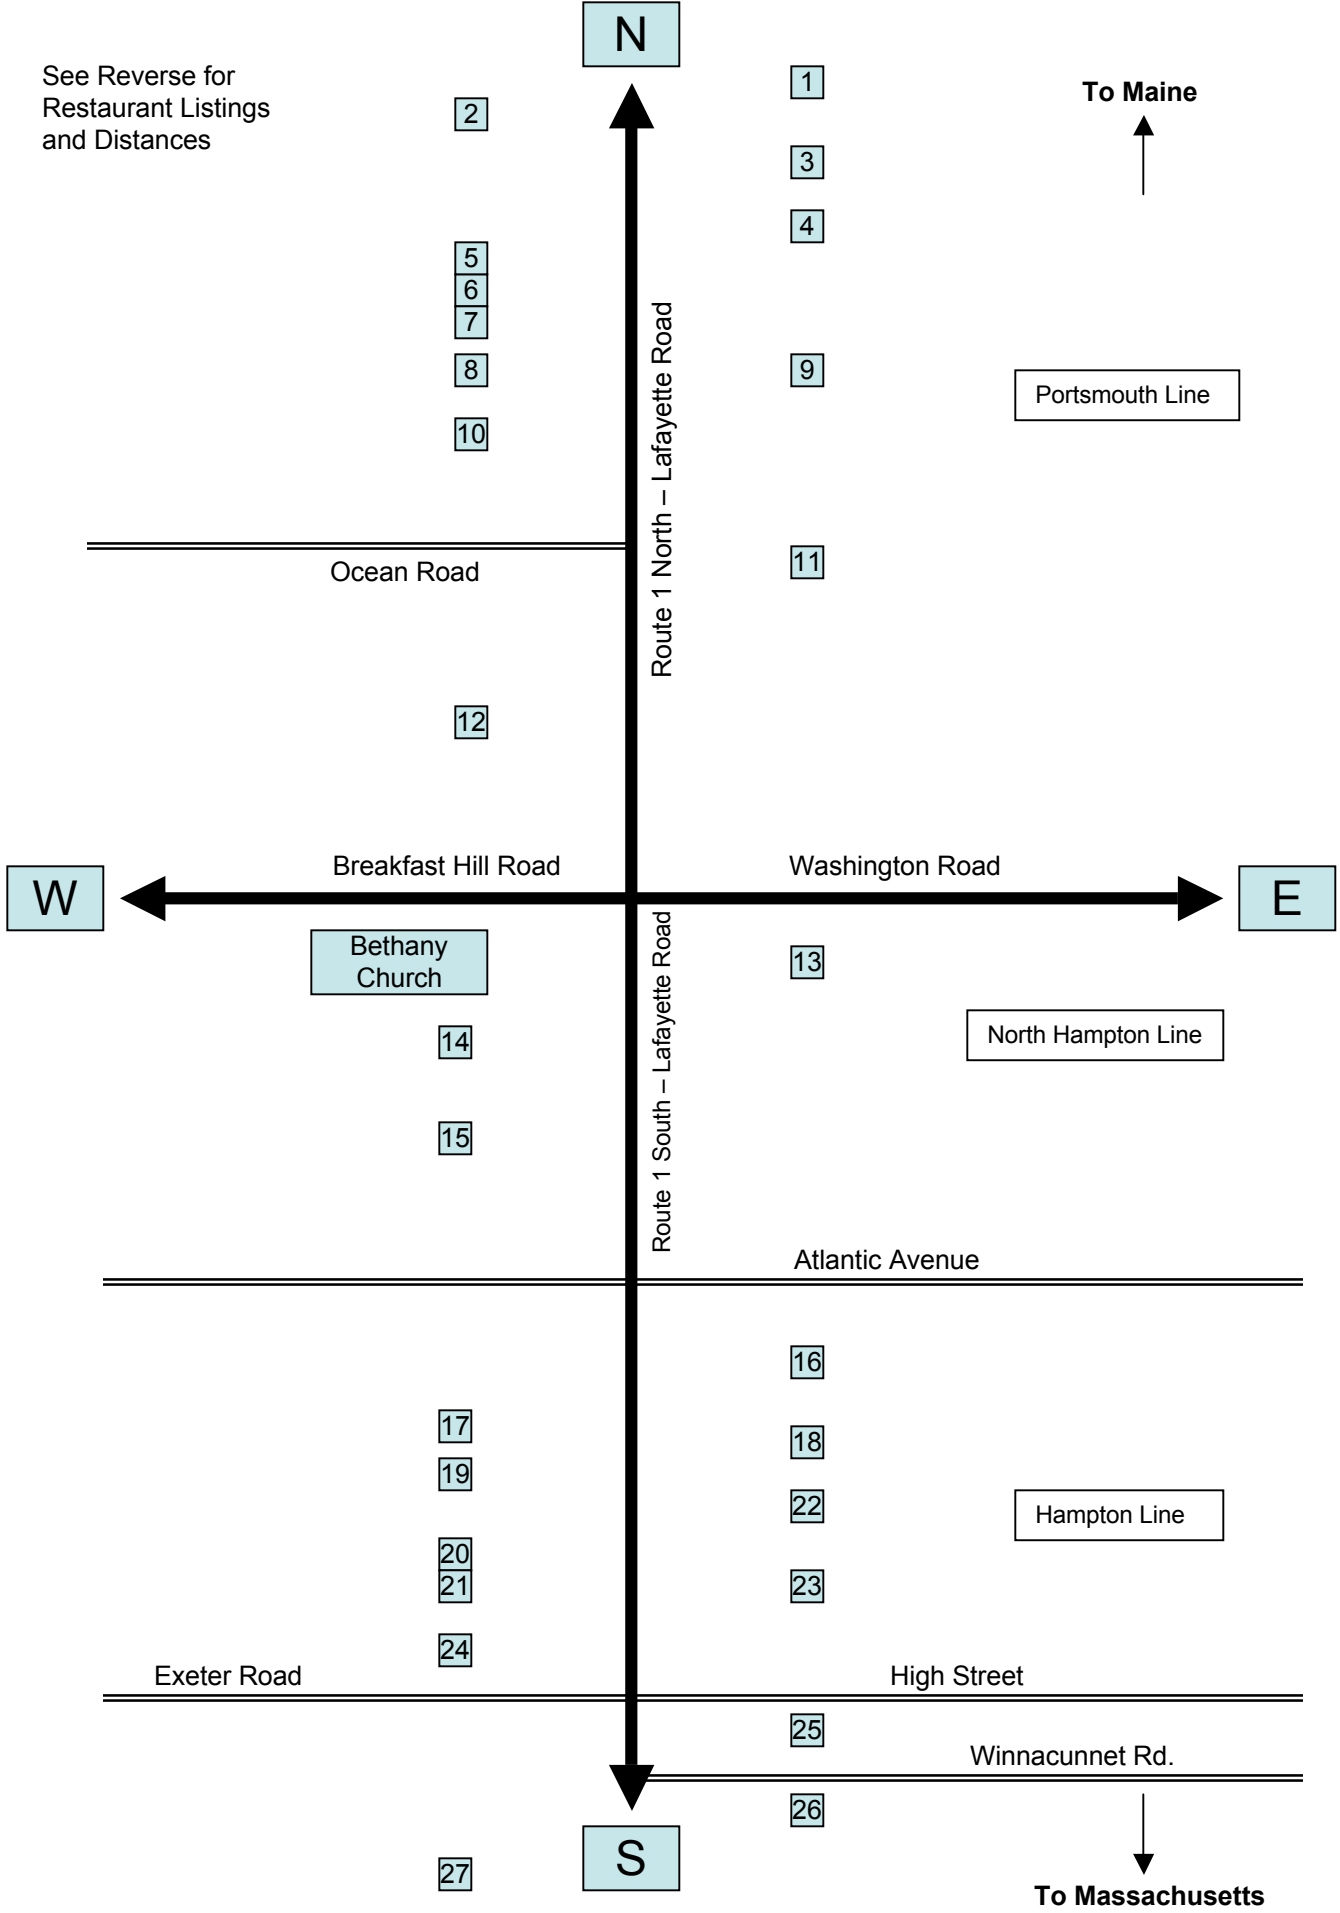

Atlantic Ocean

See Reverse for Restaurant Listings and Distances

To Maine

Portsmouth Line

W

E

N

S

Bethany Church

North Hampton Line

Hampton Line

To Massachusetts

Local Restaurants

| <u>Restaurant</u> | <u>Type</u> | <u>Distance from Bethany</u> |
|---------------------------|-----------------------|-------------------------------------|
| 1. Margaritas | Mexican | 4.1 miles North |
| 2. Dinner Horn | American | 3.8 miles North |
| 3. Philbrick's | Deli | 3 miles North |
| 4. Burger King | Fast Food | 2.6 miles North |
| 5. 99 | American | 2.4 miles North |
| 6. Taco Bell | Fast Food | 2.4 miles North |
| 7. Friendly's | American | 2.3 miles North |
| 8. Papa Gino's | Pizza | 1.9 miles North |
| 9. Dunkin Donuts | Coffee | 1.8 miles North |
| 10. Joe's NY Pizza | Pizza | 1.8 miles North |
| 11. Jitto's | Pub Fare | 1.5 miles North |
| 12. Lagos | Ice Cream | .7 miles North |
| 13. Abercrombie and Finch | American | .5 miles South |
| 14. Nancy's | Diner | 1 mile South |
| 15. Betty's Kitchen | Diner | 1.2 miles South |
| 16. Ronaldo's | Italian – Dinner Only | 2.9 miles South |
| 17. Copper Kettle | American | 3.1 miles South |
| 18. Al's Seafood | Seafood | 3.1 miles South |
| 19. Golden Garden | Chinese | 3.5 miles South |
| 20. Lena's | Subs | 5.2 miles South |
| 21. O'Leary's | Pub Fare | 5.3 miles South |
| 22. McDonalds | Fast Food | 6 miles South |
| 23. Burger King | Fast Food | 6.2 miles South |
| 24. The Old Salt | New England | 7.1 miles South |
| 25. Widow Fletchers | New England | 7.4 miles South |
| 26. Galley Hatch | American | 8.1 miles South |
| 27. Fast Eddie's | Burgers | 3 miles Nouth |